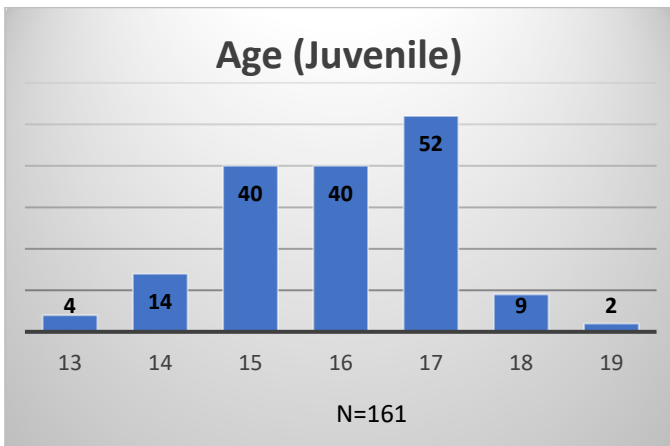

Daily Data Dashboard – October 30, 2023
Demographics for JTDC Population
Monday Morning Midnight Count

Total # of probation Involved youth¹: 1,308

¹ Probation Active: Any youth who is pending sentencing with an active social history, has been formally placed on probation or supervision with Cook County Juvenile Probation on the date of the report.

Daily Data Dashboard – October 30, 2023
Demographics for JTDC Population
Monday Morning Midnight Count