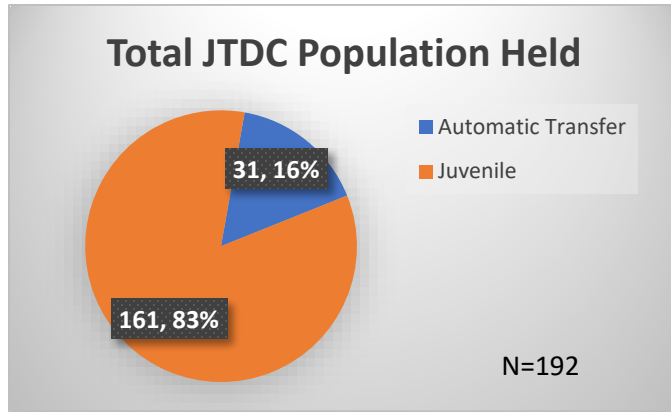

Daily Data Dashboard – October 30, 2023
Demographics for JTDC Population
Monday Morning Midnight Count

Total # of probation Involved youth¹: 1,308

¹ Probation Active: Any youth who is pending sentencing with an active social history, has been formally placed on probation or supervision with Cook County Juvenile Probation on the date of the report.