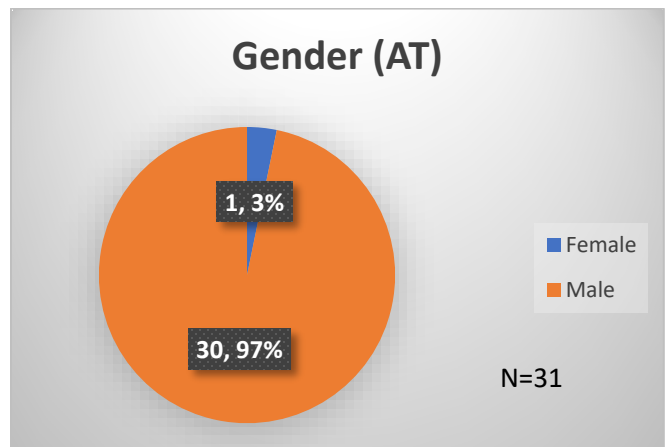

Daily Data Dashboard – October 30, 2023
Demographics for JTDC Population
Monday Morning Midnight Count

Total # of probation Involved youth¹: 1,308

¹ Probation Active: Any youth who is pending sentencing with an active social history, has been formally placed on probation or supervision with Cook County Juvenile Probation on the date of the report.