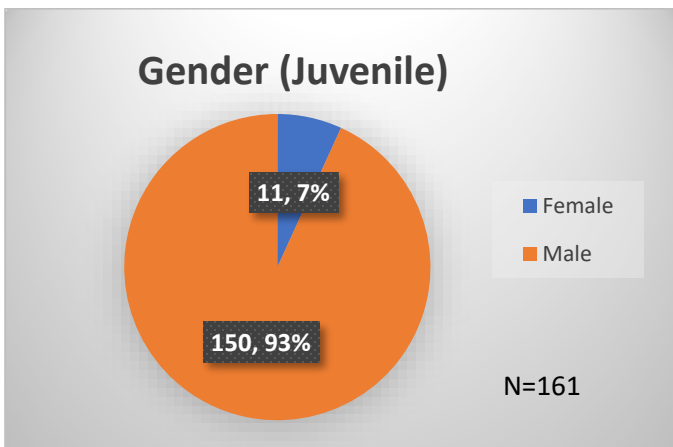

Daily Data Dashboard – October 30, 2023
Demographics for JTDC Population
Monday Morning Midnight Count

Total # of probation Involved youth¹: 1,308

¹ Probation Active: Any youth who is pending sentencing with an active social history, has been formally placed on probation or supervision with Cook County Juvenile Probation on the date of the report.