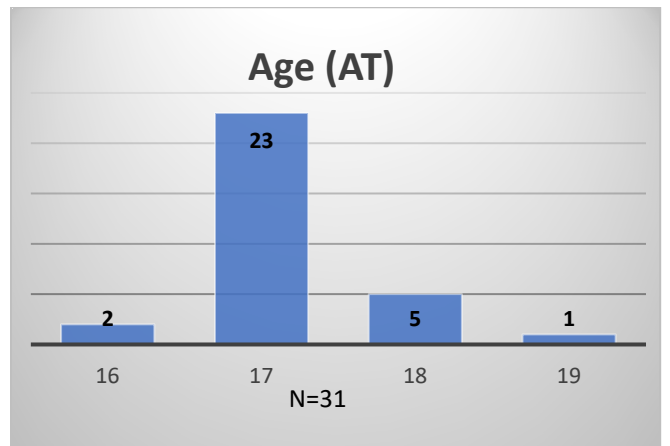

Daily Data Dashboard – October 30, 2023
Demographics for JTDC Population
Monday Morning Midnight Count

Total # of probation Involved youth¹: 1,308

¹ Probation Active: Any youth who is pending sentencing with an active social history, has been formally placed on probation or supervision with Cook County Juvenile Probation on the date of the report.